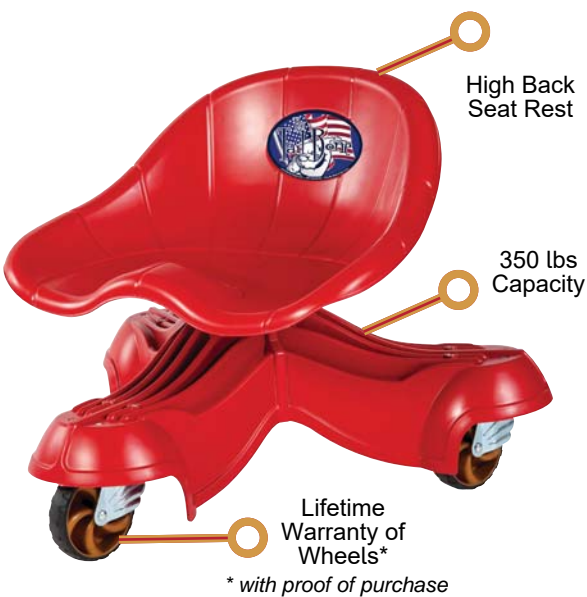

OMEGALIFT™ EQUIPMENT

OM92450
Toolbox Shop Seat
SPECIAL: \$77.⁹⁵

OM91900
36" Plastic Creeper
SPECIAL: \$31.⁹⁵

OM91452
3-in-1 Low Profile Z-Creeper™
SPECIAL: \$92.⁹⁵

OM91902
48" Plastic Creeper
SPECIAL: \$67.⁹⁵

THE BONE™

5031
The Tail Bone™
SPECIAL: \$117.⁹⁵

Low Profile at 5.25" Tall

400 lbs Capacity

Integrated Handles

4031
The Bone-Ster™
SPECIAL: \$93.⁹⁵

7031
The Rough Rider™
SPECIAL: \$131.⁹⁵